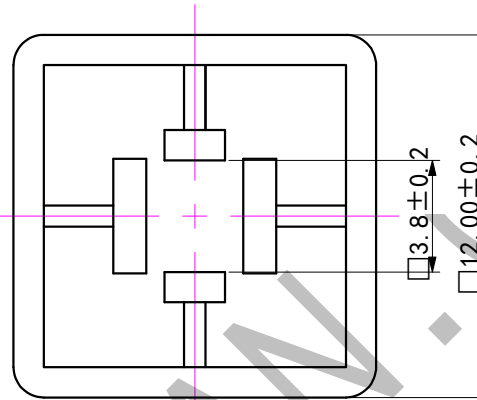

SWITCH CAP

P/N:SC220

Materials ABS

Color Black, White, Red, Green, Blue.
(OEM AVAILABLE)

Packaging

Bulk Package
Inner Package: Plastic bag
Outer Package: Carton

VERSION		PROJECTION	DESIGN
KH14FE22E			DRAWN
SCALE	SIZE	 Dimensions are shown:mm(inches)	APPROVAL
4:1	A4		2014.02.20