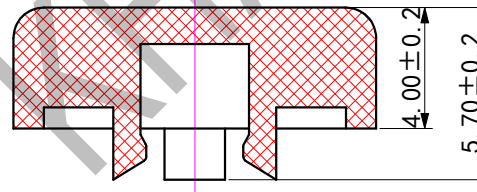

SWITCH CAP

P/N:SC220

Materials ABS

Color Black, White, Red, Green, Blue.
(OEM AVAILABLE)

Packaging

Bulk Package
Inner Package: Plastic bag
Outer Package: Carton

VERSION		PROJECTION	DESIGN
KH14FE22E			DRAWN
SCALE	SIZE	 Dimensions are shown:mm(inches)	APPROVAL
4:1	A4		2014.02.20